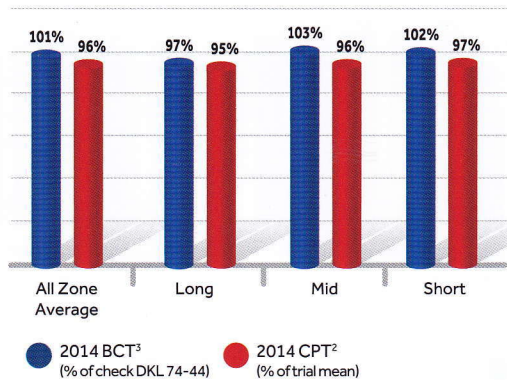

Performance Canola Varieties

Blackleg:	R
Harvestability:	Excellent
Maturity¹:	+2.2 days

Blackleg:	R
Harvestability:	Excellent
Maturity¹:	+0.5 days

6060RR

Proven Performer

6060 RR is a proven yield performer and has shown its ability to perform in a variety of growing conditions. Obtaining 100% of trial mean in the 2013 CPTs² and 101% of check in the 2014 BCTs³ across all zones, 6060 RR is the right choice for any field. 6060 RR produces a heavily-podded, impressive crop with excellent standability and is rated R for Blackleg.

6044RR

Mid-maturity Hybrid with Excellent Yield and Standability

6044 RR is a medium height, mid-maturing hybrid with our hallmark excellent harvestability. Its mid-maturity rating will fit in all canola production areas of Western Canada. Overall, 6044 RR has the right combination of yield, maturity, standability, and blackleg resistance that you will want on your farm.

Performance in Trials