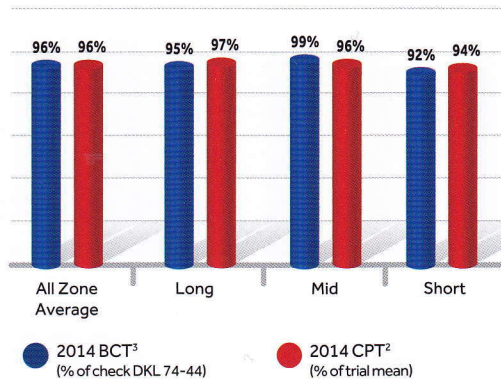

Performance Canola Varieties

Blackleg:	R
Harvestability:	Excellent
Maturity¹:	+2.2 days

Blackleg:	R
Harvestability:	Excellent
Maturity¹:	+0.5 days

6060RR

Proven Performer

6060 RR is a proven yield performer and has shown its ability to perform in a variety of growing conditions. Obtaining 100% of trial mean in the 2013 CPTs² and 101% of check in the 2014 BCTs³ across all zones, 6060 RR is the right choice for any field. 6060 RR produces a heavily-podded, impressive crop with excellent standability and is rated R for Blackleg.

6044RR

Mid-maturity Hybrid with Excellent Yield and Standability

6044 RR is a medium height, mid-maturing hybrid with our hallmark excellent harvestability. Its mid-maturity rating will fit in all canola production areas of Western Canada. Overall, 6044 RR has the right combination of yield, maturity, standability, and blackleg resistance that you will want on your farm.

Performance in Trials

Performance in Trials

¹ Maturity based on variety registration Co-op trials.

² CPT = Canola Performance Trials, managed by the Canola Council of Canada, visit www.canolaperformancetrials.ca for complete details.