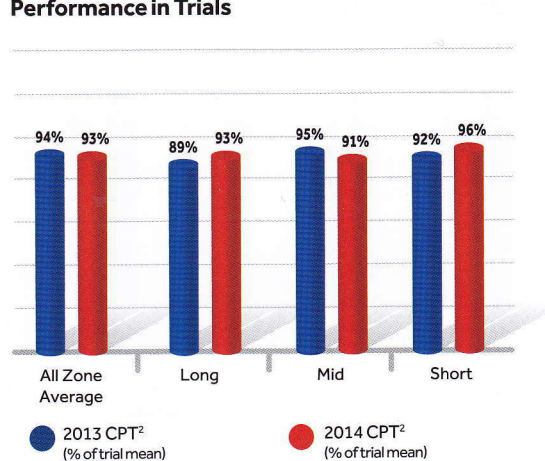

Performance in Trials

Developed by:

¹ Maturity based on variety registration Co-op trials.

² CPT = Canola Performance Trials, managed by the Canola Council of Canada, visit www.canolaperformancetrials.ca for complete details.