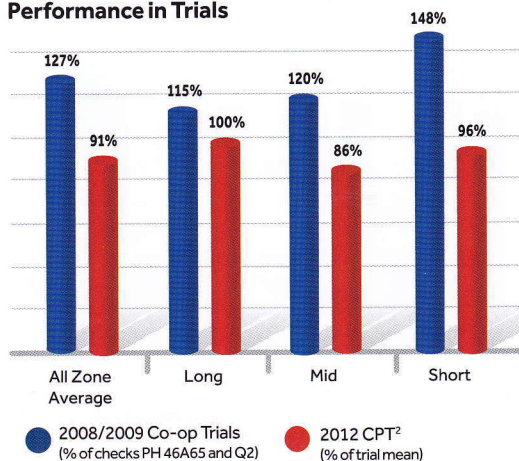

Clearfield® Canola Varieties

Blackleg:	R
Harvestability:	Very Good
Maturity¹:	-1.95 days

Blackleg:	R
Harvestability:	Excellent
Maturity¹:	+1.3 days

5535^{CL}

Top-performing, Earlier Maturing Variety

5535 CL is best suited for farmers looking for an earlier maturing variety and is a complement to 5525 CL in our portfolio. 5535 CL has great yield performance. In the 2012 Canola Performance Trials (CPTs²), 5535 CL demonstrated its strong yield performance in short season zones.

5525^{CL}

Consistent Yield Performance, Easy to Harvest and Marketing Flexibility

5525 CL is a proven, consistent yield performer in the Clearfield® commodity oil class that is best suited to the long and mid-maturity growing zones. 5525 CL also has what is becoming a hallmark of BrettYoung canola, excellent standability, making it easy to harvest. As a commodity oil variety, 5525 CL offers complete marketing flexibility and all, if not more, profit potential of specialty oil Clearfield canola.

Performance in Trials