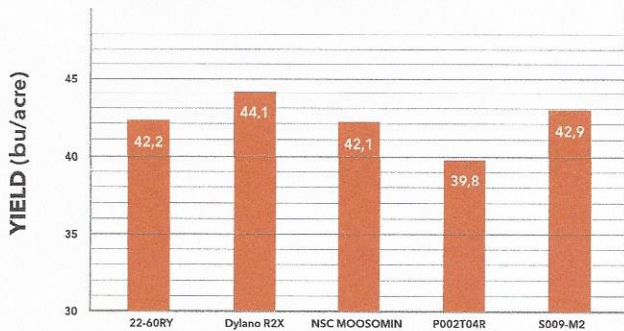

DYLANO R2X

YIELD COMPARISONS | DYLANO R2X VERSUS OTHER PRODUCTS

PRODUCTS

NUMBER OF SITES: Western Canada: 15 - 2016

YIELD COMPARISONS | DYLANO R2X VERSUS OTHER PRODUCTS

VARIETY	DTM	YIELD - BU/ACRE
DKC 23-60	119 days	59.4
Dario R2X	119 days	49.1
Kosmo R2	120 days	51.2
Torro R2	122 days	57
Dylano R2X	126 days	74.5
Dugaldo R2X	128 days	69.1
NSC Richer	128 days	57.7
Domingo R2X	133 days	64.6
Kendo R2	133 days	64.2

SITE: Carman, Manitoba