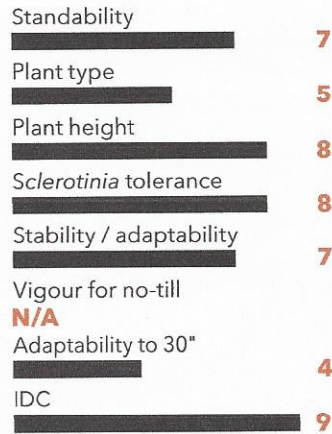

# Torro R2

GENRR2Y 2375 CHU (RM 00.1)

A very robust soybean that will meet your expectations

## CHARACTERISTICS

- Medium-sized plant with dark green foliage
- Excellent yield potential for its maturity
- Above-average standability
- Slender soybean type with narrow leaves

## MANAGEMENT POINTERS

- Responds well to high population
- Better suited to planting in narrow rows